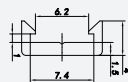

【Mechanical Parameter】

AS-NNR18P1-25

AS-NNR18LCX-1000

AS-NNR18P-60

【Mechanical Parameter】

AS-NNR18P-1000

AS-NNR13DCX-XX

【Specification information】

Describe	Accessories Picture	Order model	Quantity/ case (PCS)	Net weight (kg)	Per box net weight (kg)	Gross weight (kg)	Packages (mm)	Range of applications
Flat mounting PC groove		AS-NNR18P1-25	200	0.005	1	1.2	250*250*150	Size: L25*W44.6*H20.8mm with screws 3pcs/1M;5pcs/2.5M; 8pcs/5M
Horizontal ceiling installation components		AS-NNR18LCX-1000	20	0.06	1.20	1.80	1180*125*115	Size: L1000*W44.6*H20.8mm with screws
Flat mounting PC groove		AS-NNR18P-60	200	0.008	1.6	1.8	250*250*150	Size: L60*W17.1*H16.3mm with screws Recommended dosage: 1PCS/0.5M
Flat mounting PC groove		AS-NNR18P-1000	48	0.08	3.84	4.84	1180*125*115	Size: L1000*W17.1*H16.3mm with screws
Stealth accessories		AS-NNR13DCX-XX	500	0.0003	0.15	0.8	250*250*150	Size: L26*W9.4*H4mm with screws Recommended dosage: 1PCS/0.5M