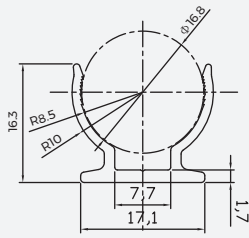

【Mechanical Parameter】

AS-NNR18P1-25

AS-NNR18LCX-1000

AS-NNR18P-60

【Mechanical Parameter】

AS-NNR18P-1000

AS-NNR13DCX-XX

【Specification information】

Describe	Accessories Picture	Order model	Quantity/ case (PCS)	Net weight (kg)	Per box net weight (kg)	Gross weight (kg)	Packages (mm)	Range of applications
Flat mounting PC groove		AS-NNR18P1-25	200	0.005	1	1.2	250*250*150	Size: L25*W44.6*H20.8mm with screws 3pcs/1M;5pcs/2.5M; 8pcs/5M
Horizontal ceiling installation components		AS-NNR18LCX-1000	20	0.06	1.20	1.80	1180*125*115	Size: L1000*W44.6*H20.8mm with screws
Flat mounting PC groove		AS-NNR18P-60	200	0.008	1.6	1.8	250*250*150	Size: L60*W17.1*H16.3mm with screws Recommended dosage: 1PCS/0.5M
Flat mounting PC groove		AS-NNR18P-1000	48	0.08	3.84	4.84	1180*125*115	Size: L1000*W17.1*H16.3mm with screws
Stealth accessories		AS-NNR13DCX-XX	500	0.0003	0.15	0.8	250*250*150	Size: L26*W9.4*H4mm with screws Recommended dosage: 1PCS/0.5M