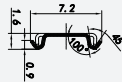

【Mechanical Parameter】

AS-NNR18P1-25

AS-NNR18LCX-1000

AS-NNR18P-60

【Mechanical Parameter】

AS-NNR18P-1000

AS-NNR13DCX-XX

【Specification information】

Describe	Accessories Picture	Order model	Quantity/ case (PCS)	Net weight (kg)	Per box net weight (kg)	Gross weight (kg)	Packages (mm)	Range of applications
Flat mounting PC groove		AS-NNR18P1-25	200	0.005	1	1.2	250*250*150	Size: L25*W44.6*H20.8mm with screws 3pcs/1M;5pcs/2.5M; 8pcs/5M
Horizontal ceiling installation components		AS-NNR18LCX-1000	20	0.06	1.20	1.80	1180*125*115	Size: L1000*W44.6*H20.8mm with screws
Flat mounting PC groove		AS-NNR18P-60	200	0.008	1.6	1.8	250*250*150	Size: L60*W17.1*H16.3mm with screws Recommended dosage: 1PCS/0.5M
Flat mounting PC groove		AS-NNR18P-1000	48	0.08	3.84	4.84	1180*125*115	Size: L1000*W17.1*H16.3mm with screws
Stealth accessories		AS-NNR13DCX-XX	500	0.0003	0.15	0.8	250*250*150	Size: L26*W9.4*H4mm with screws Recommended dosage: 1PCS/0.5M