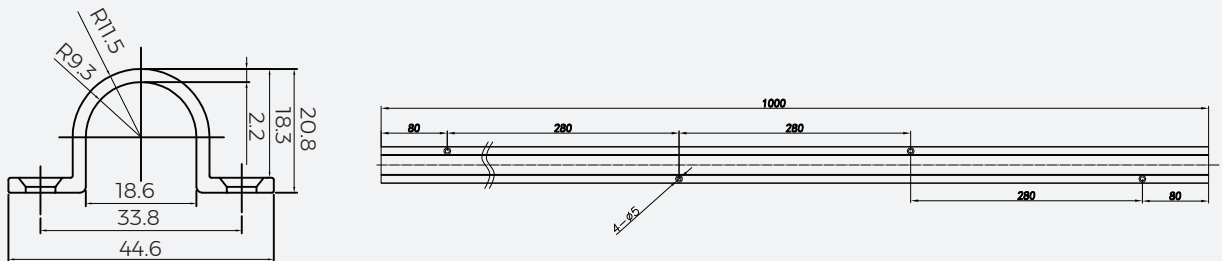

【Mechanical Parameter】

AS-NNR18P1-25

AS-NNR18LCX-1000

AS-NNR18P-60

【Mechanical Parameter】

AS-NNR18P-1000

AS-NNR13DCX-XX

【Specification information】

Describe	Accessories Picture	Order model	Quantity/ case (PCS)	Net weight (kg)	Per box net weight (kg)	Gross weight (kg)	Packages (mm)	Range of applications
Flat mounting PC groove		AS-NNR18P1-25	200	0.005	1	1.2	250*250*150	Size: L25*W44.6*H20.8mm with screws 3pcs/1M;5pcs/2.5M; 8pcs/5M
Horizontal ceiling installation components		AS-NNR18LCX-1000	20	0.06	1.20	1.80	1180*125*115	Size: L1000*W44.6*H20.8mm with screws
Flat mounting PC groove		AS-NNR18P-60	200	0.008	1.6	1.8	250*250*150	Size: L60*W17.1*H16.3mm with screws Recommended dosage: 1PCS/0.5M
Flat mounting PC groove		AS-NNR18P-1000	48	0.08	3.84	4.84	1180*125*115	Size: L1000*W17.1*H16.3mm with screws
Stealth accessories		AS-NNR13DCX-XX	500	0.0003	0.15	0.8	250*250*150	Size: L26*W9.4*H4mm with screws Recommended dosage: 1PCS/0.5M