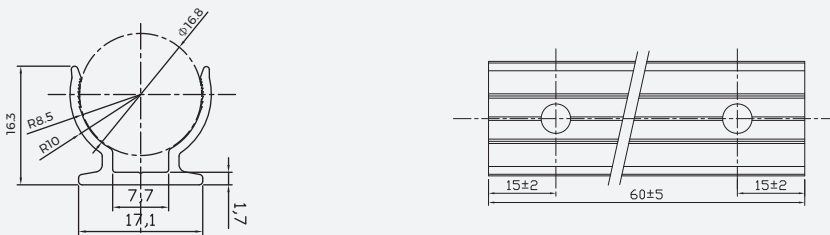

【Mechanical Parameter】

AS-NNR18P1-25

AS-NNR18LCX-1000

AS-NNR18P-60

【Mechanical Parameter】

AS-NNR18P-1000

AS-NNR13DCX-XX

【Specification information】

Describe	Accessories Picture	Order model	Quantity/ case (PCS)	Net weight (kg)	Per box net weight (kg)	Gross weight (kg)	Packages (mm)	Range of applications
Flat mounting PC groove		AS-NNR18P1-25	200	0.005	1	1.2	250*250*150	Size: L25*W44.6*H20.8mm with screws 3pcs/1M;5pcs/2.5M; 8pcs/5M
Horizontal ceiling installation components		AS-NNR18LCX-1000	20	0.06	1.20	1.80	1180*125*115	Size: L1000*W44.6*H20.8mm with screws
Flat mounting PC groove		AS-NNR18P-60	200	0.008	1.6	1.8	250*250*150	Size: L60*W17.1*H16.3mm with screws Recommended dosage: 1PCS/0.5M
Flat mounting PC groove		AS-NNR18P-1000	48	0.08	3.84	4.84	1180*125*115	Size: L1000*W17.1*H16.3mm with screws
Stealth accessories		AS-NNR13DCX-XX	500	0.0003	0.15	0.8	250*250*150	Size: L26*W9.4*H4mm with screws Recommended dosage: 1PCS/0.5M