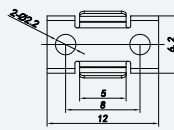

【Mechanical Parameter】

AS-NNR18P1-25

AS-NNR18LCX-1000

AS-NNR18P-60

【Mechanical Parameter】

AS-NNR18P-1000

AS-NNR13DCX-XX

【Specification information】

Describe	Accessories Picture	Order model	Quantity/ case (PCS)	Net weight (kg)	Per box net weight (kg)	Gross weight (kg)	Packages (mm)	Range of applications
Flat mounting PC groove		AS-NNR18P1-25	200	0.005	1	1.2	250*250*150	Size: L25*W44.6*H20.8mm with screws 3pcs/1M;5pcs/2.5M; 8pcs/5M
Horizontal ceiling installation components		AS-NNR18LCX-1000	20	0.06	1.20	1.80	1180*125*115	Size: L1000*W44.6*H20.8mm with screws
Flat mounting PC groove		AS-NNR18P-60	200	0.008	1.6	1.8	250*250*150	Size: L60*W17.1*H16.3mm with screws Recommended dosage: 1PCS/0.5M
Flat mounting PC groove		AS-NNR18P-1000	48	0.08	3.84	4.84	1180*125*115	Size: L1000*W17.1*H16.3mm with screws
Stealth accessories		AS-NNR13DCX-XX	500	0.0003	0.15	0.8	250*250*150	Size: L26*W9.4*H4mm with screws Recommended dosage: 1PCS/0.5M