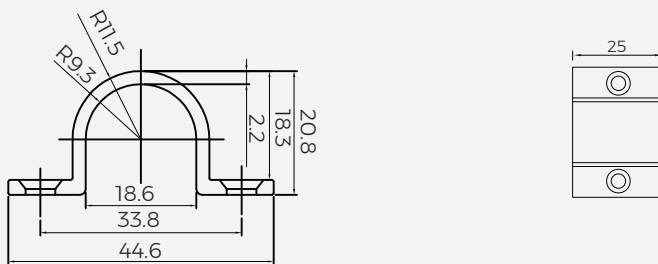

【Mechanical Parameter】

AS-NNR18P1-25

AS-NNR18LCX-1000

AS-NNR18P-60

【Mechanical Parameter】

AS-NNR18P-1000

AS-NNR13DCX-XX

【Specification information】

Describe	Accessories Picture	Order model	Quantity/ case (PCS)	Net weight (kg)	Per box net weight (kg)	Gross weight (kg)	Packages (mm)	Range of applications
Flat mounting PC groove		AS-NNR18P1-25	200	0.005	1	1.2	250*250*150	Size: L25*W44.6*H20.8mm with screws 3pcs/1M;5pcs/2.5M; 8pcs/5M
Horizontal ceiling installation components		AS-NNR18LCX-1000	20	0.06	1.20	1.80	1180*125*115	Size: L1000*W44.6*H20.8mm with screws
Flat mounting PC groove		AS-NNR18P-60	200	0.008	1.6	1.8	250*250*150	Size: L60*W17.1*H16.3mm with screws Recommended dosage: 1PCS/0.5M
Flat mounting PC groove		AS-NNR18P-1000	48	0.08	3.84	4.84	1180*125*115	Size: L1000*W17.1*H16.3mm with screws
Stealth accessories		AS-NNR13DCX-XX	500	0.0003	0.15	0.8	250*250*150	Size: L26*W9.4*H4mm with screws Recommended dosage: 1PCS/0.5M