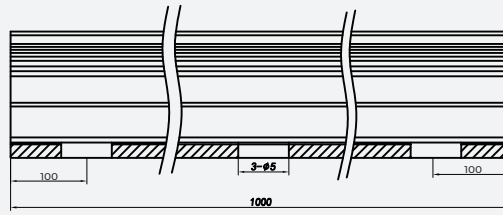

【Mechanical Parameter】

AS-NNR18P1-25

AS-NNR18LCX-1000

AS-NNR18P-60

【Mechanical Parameter】

AS-NNR18P-1000

AS-NNR13DCX-XX

【Specification information】

Describe	Accessories Picture	Order model	Quantity/ case (PCS)	Net weight (kg)	Per box net weight (kg)	Gross weight (kg)	Packages (mm)	Range of applications
Flat mounting PC groove		AS-NNR18P1-25	200	0.005	1	1.2	250*250*150	Size: L25*W44.6*H20.8mm with screws 3pcs/1M;5pcs/2.5M; 8pcs/5M
Horizontal ceiling installation components		AS-NNR18LCX-1000	20	0.06	1.20	1.80	1180*125*115	Size: L1000*W44.6*H20.8mm with screws
Flat mounting PC groove		AS-NNR18P-60	200	0.008	1.6	1.8	250*250*150	Size: L60*W17.1*H16.3mm with screws Recommended dosage: 1PCS/0.5M
Flat mounting PC groove		AS-NNR18P-1000	48	0.08	3.84	4.84	1180*125*115	Size: L1000*W17.1*H16.3mm with screws
Stealth accessories		AS-NNR13DCX-XX	500	0.0003	0.15	0.8	250*250*150	Size: L26*W9.4*H4mm with screws Recommended dosage: 1PCS/0.5M